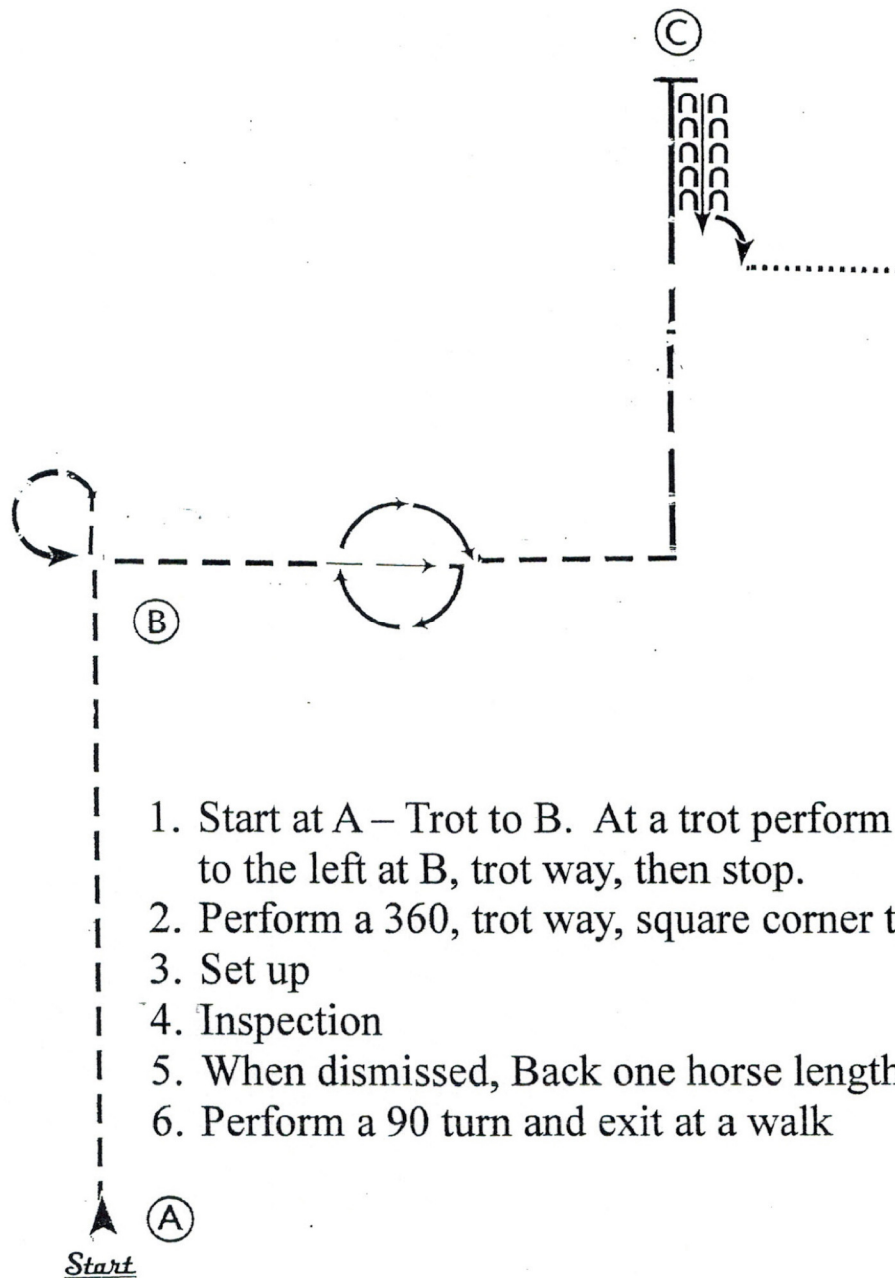

All Ages Open Youth/Amateur Showmanship

Show Date: 6/16-17

Select

1. Start at A – Trot to B. At a trot perform a tight turn to the left at B, trot way, then stop.
2. Perform a 360, trot way, square corner turn to C and stop.
3. Set up
4. Inspection
5. When dismissed, Back one horse length
6. Perform a 90 turn and exit at a walk