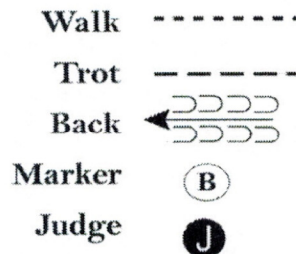

WVQHA Novice Show

Small Fry Showmanship

Show Date: 06-15-2018

Be ready at A.

1. Walk from A to B.
2. At B, trot to judge.
3. Stop and set up for inspection.
4. When dismissed, turn 90 degrees and walk away from judge.
5. Follow the instructions of your ring steward.

[SWT-11]

Pattern Provided by:

Amber E. Clark