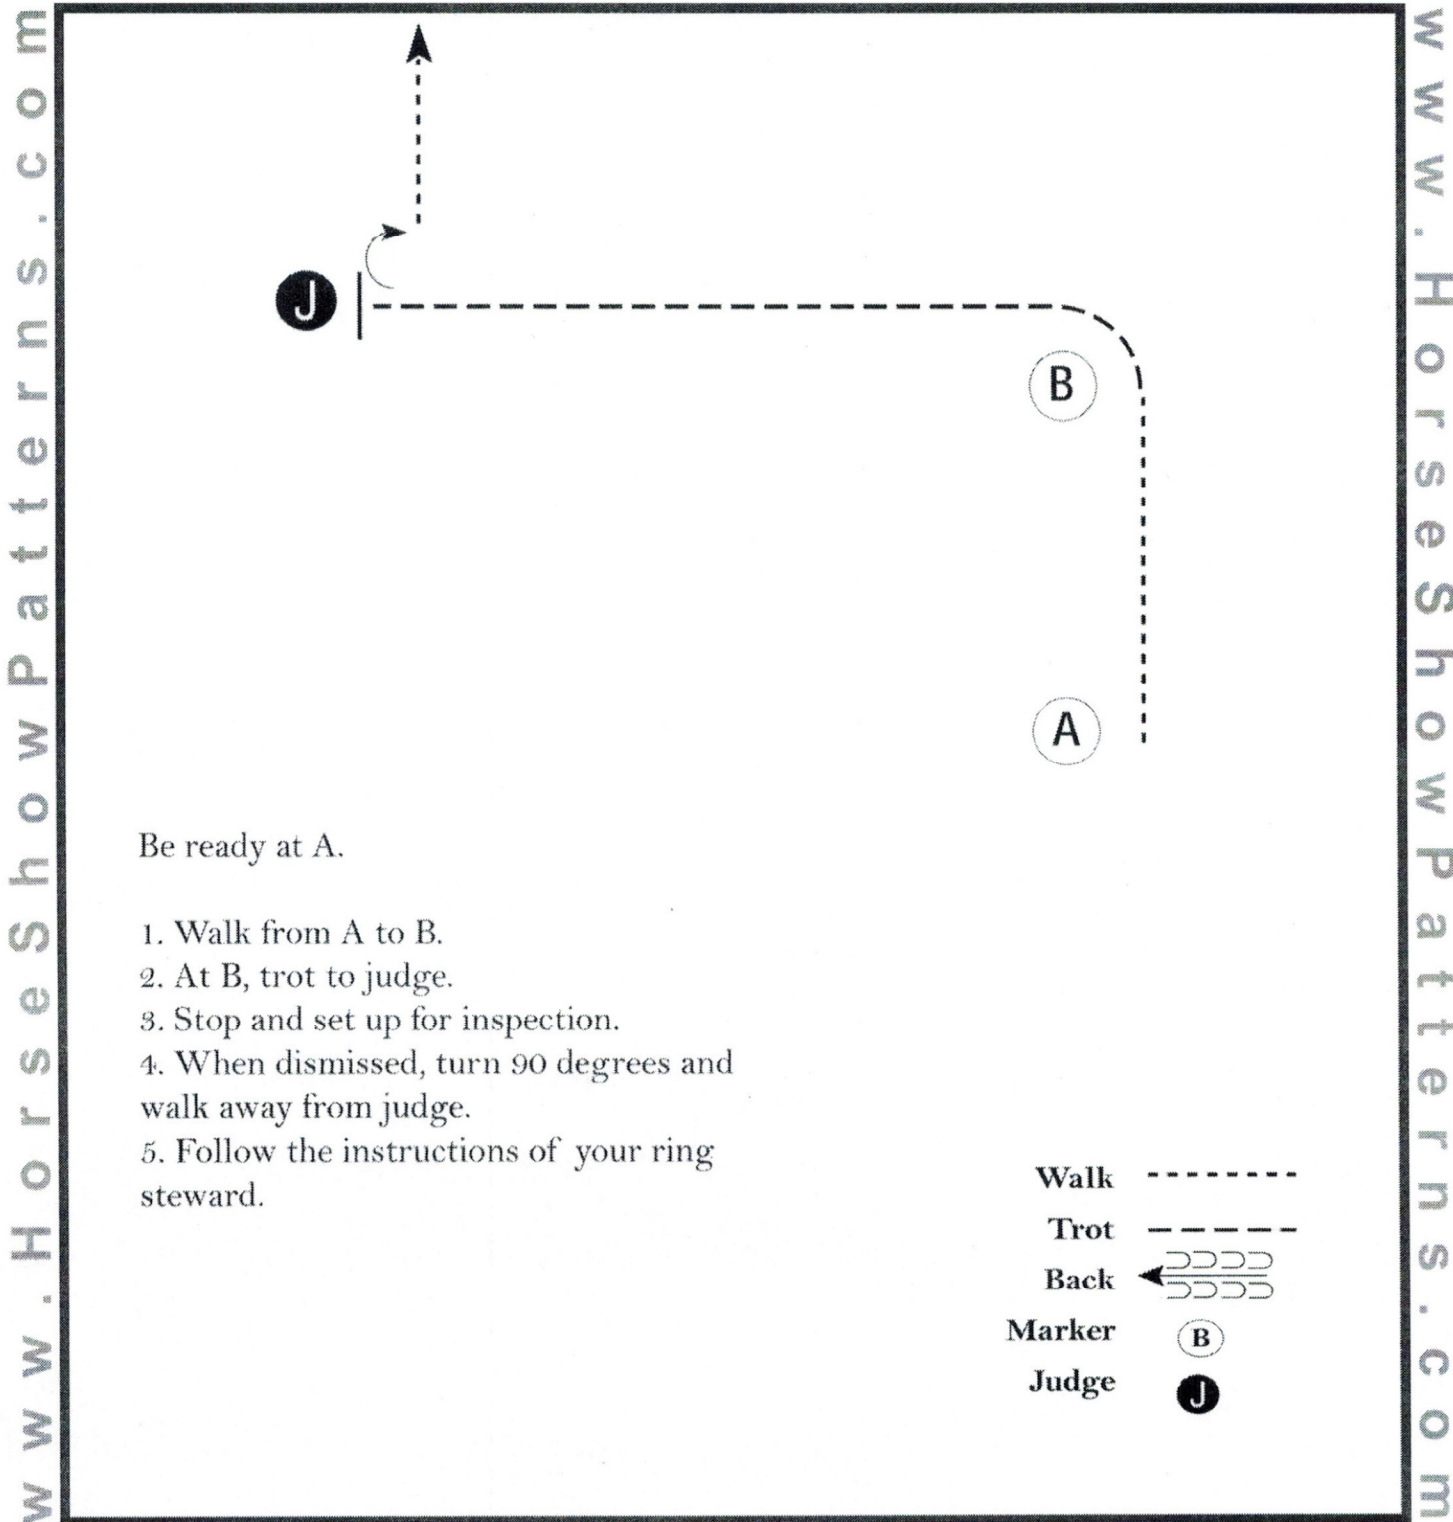

WVQHA Novice Show

Small Fry Showmanship

Show Date: 06-15-2018

Be ready at A.

1. Walk from A to B.
2. At B, trot to judge.
3. Stop and set up for inspection.
4. When dismissed, turn 90 degrees and walk away from judge.
5. Follow the instructions of your ring steward.

[SWT-11]

Pattern Provided by:

Amber E. Clark