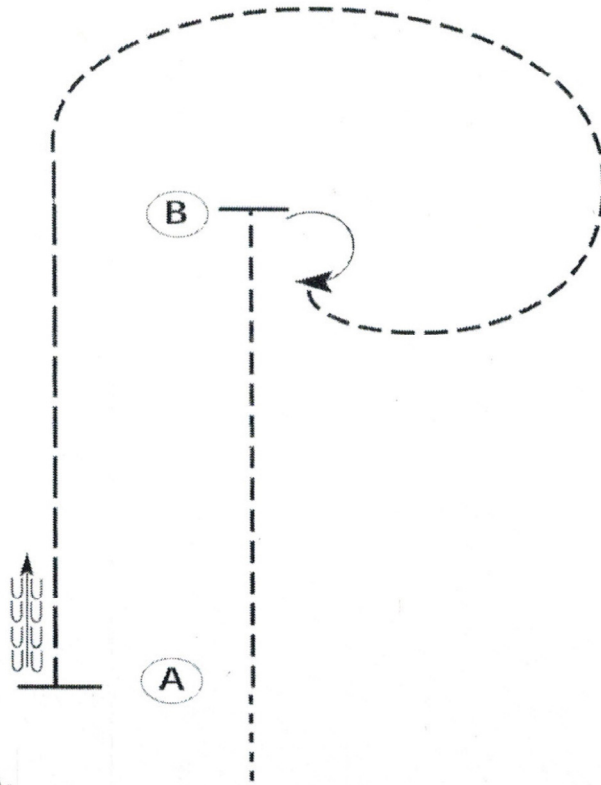

## Level 1 WALK\_TROT/Open All Age Horsemanship

Show Date: 06-15-2018

www.HorseShowPatterns.com

www.HorseShowPatterns.com

Be ready before A.

1. Walk to A.
2. Jog to B.
3. Turn 180 degrees to the right.
4. Jog back around to B.
5. Extend the jog from B to A.
6. Stop at A and back approximately one horse length.

Follow the instructions of your ring steward.

Walk	-----
Jog	- - - - -
Extended Jog	— — — —
Lope	—————
Leg Yield	
Lead Change	— / —
Back	← u u u u
Marker	⊙ B
Sidepass	← — — — — →

[WH/WT-44]

Pattern Provided by: